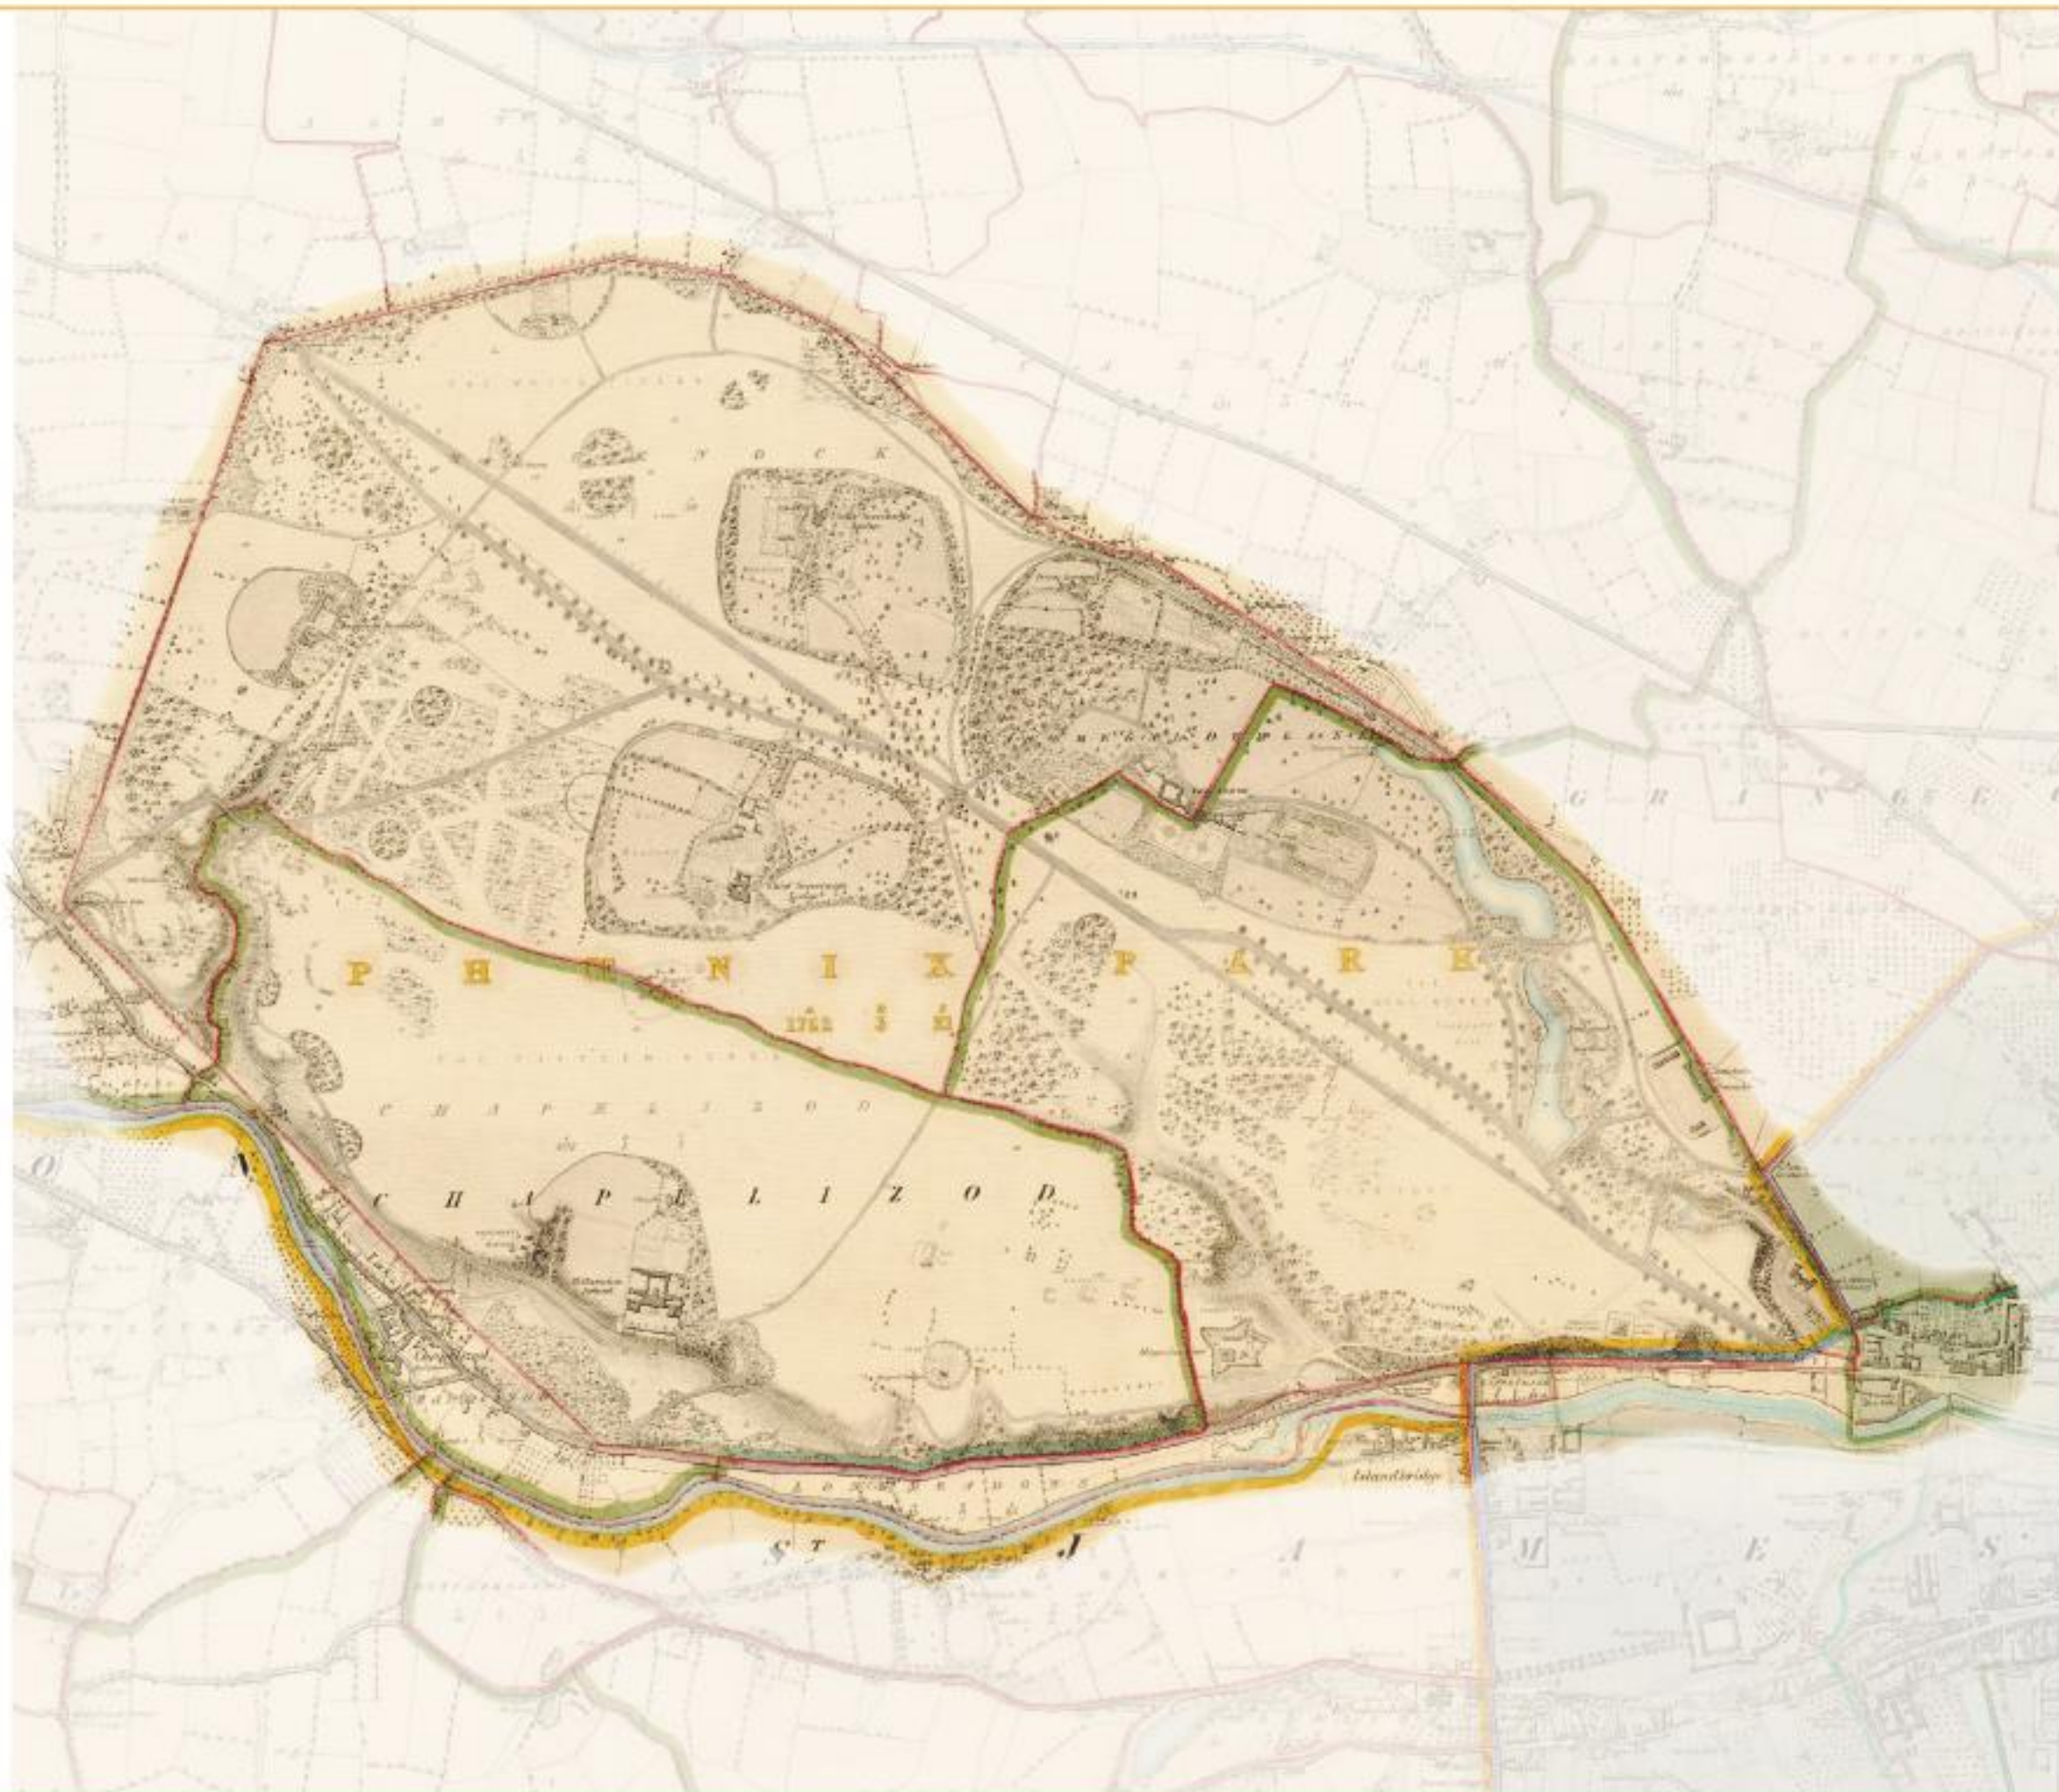

Map  
of the  
**Phoenix Park**  
1837

This special edition map of the Phoenix Park was presented to staff to mark the completion of the 1:5 000 mapping project October 2005